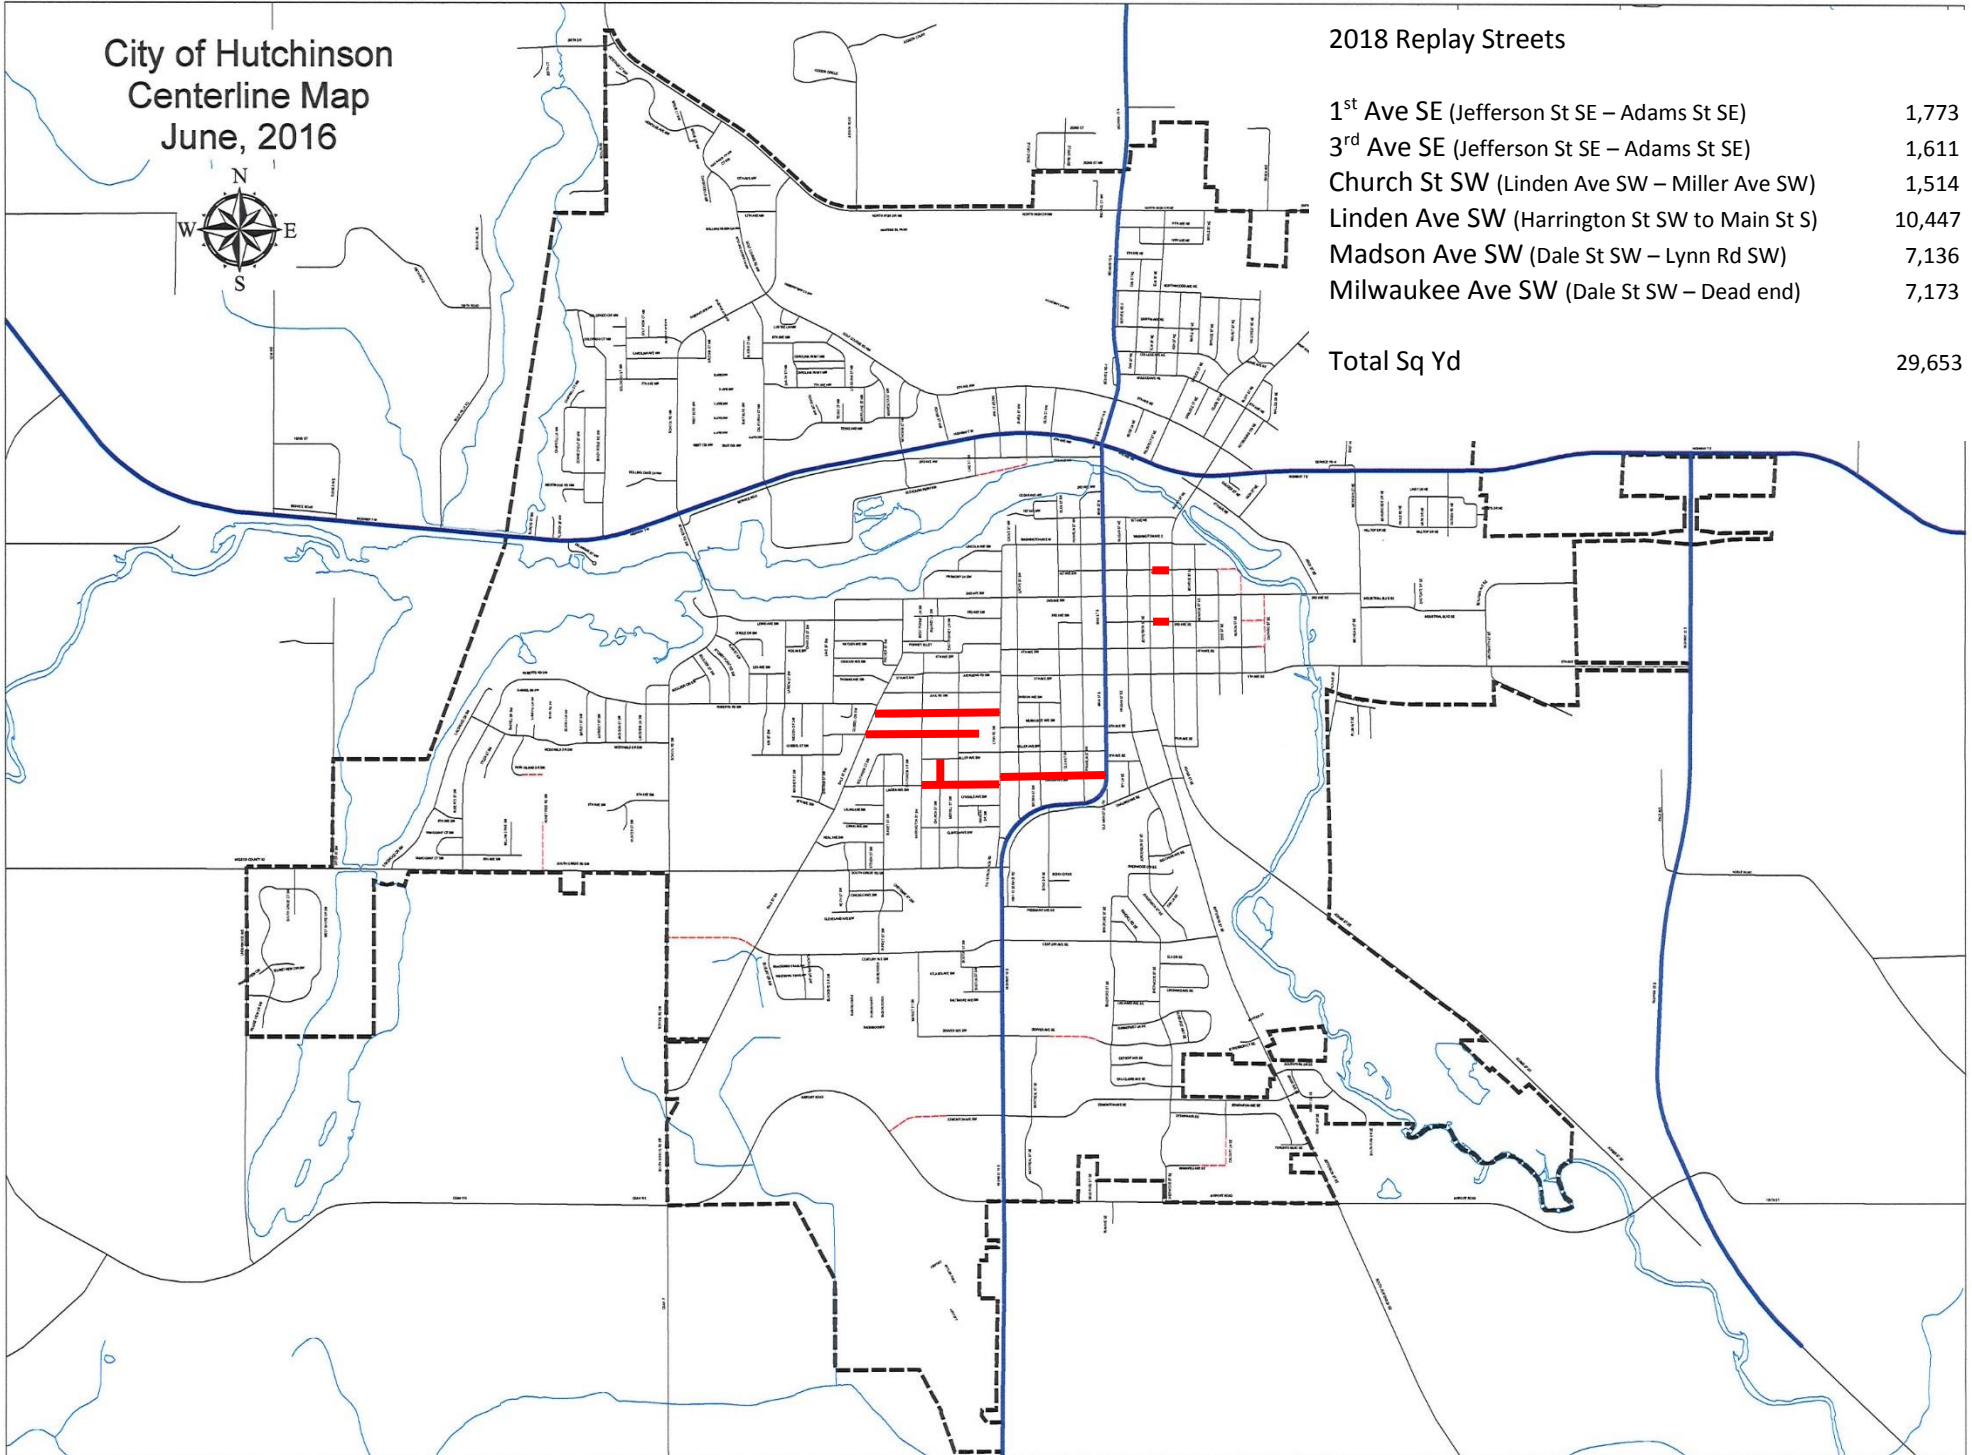

**City of Hutchinson
Centerline Map
June, 2016**

2018 Replay Streets

1 st Ave SE (Jefferson St SE – Adams St SE)	1,773
3 rd Ave SE (Jefferson St SE – Adams St SE)	1,611
Church St SW (Linden Ave SW – Miller Ave SW)	1,514
Linden Ave SW (Harrington St SW to Main St S)	10,447
Madson Ave SW (Dale St SW – Lynn Rd SW)	7,136
Milwaukee Ave SW (Dale St SW – Dead end)	7,173

Total Sq Yd 29,653