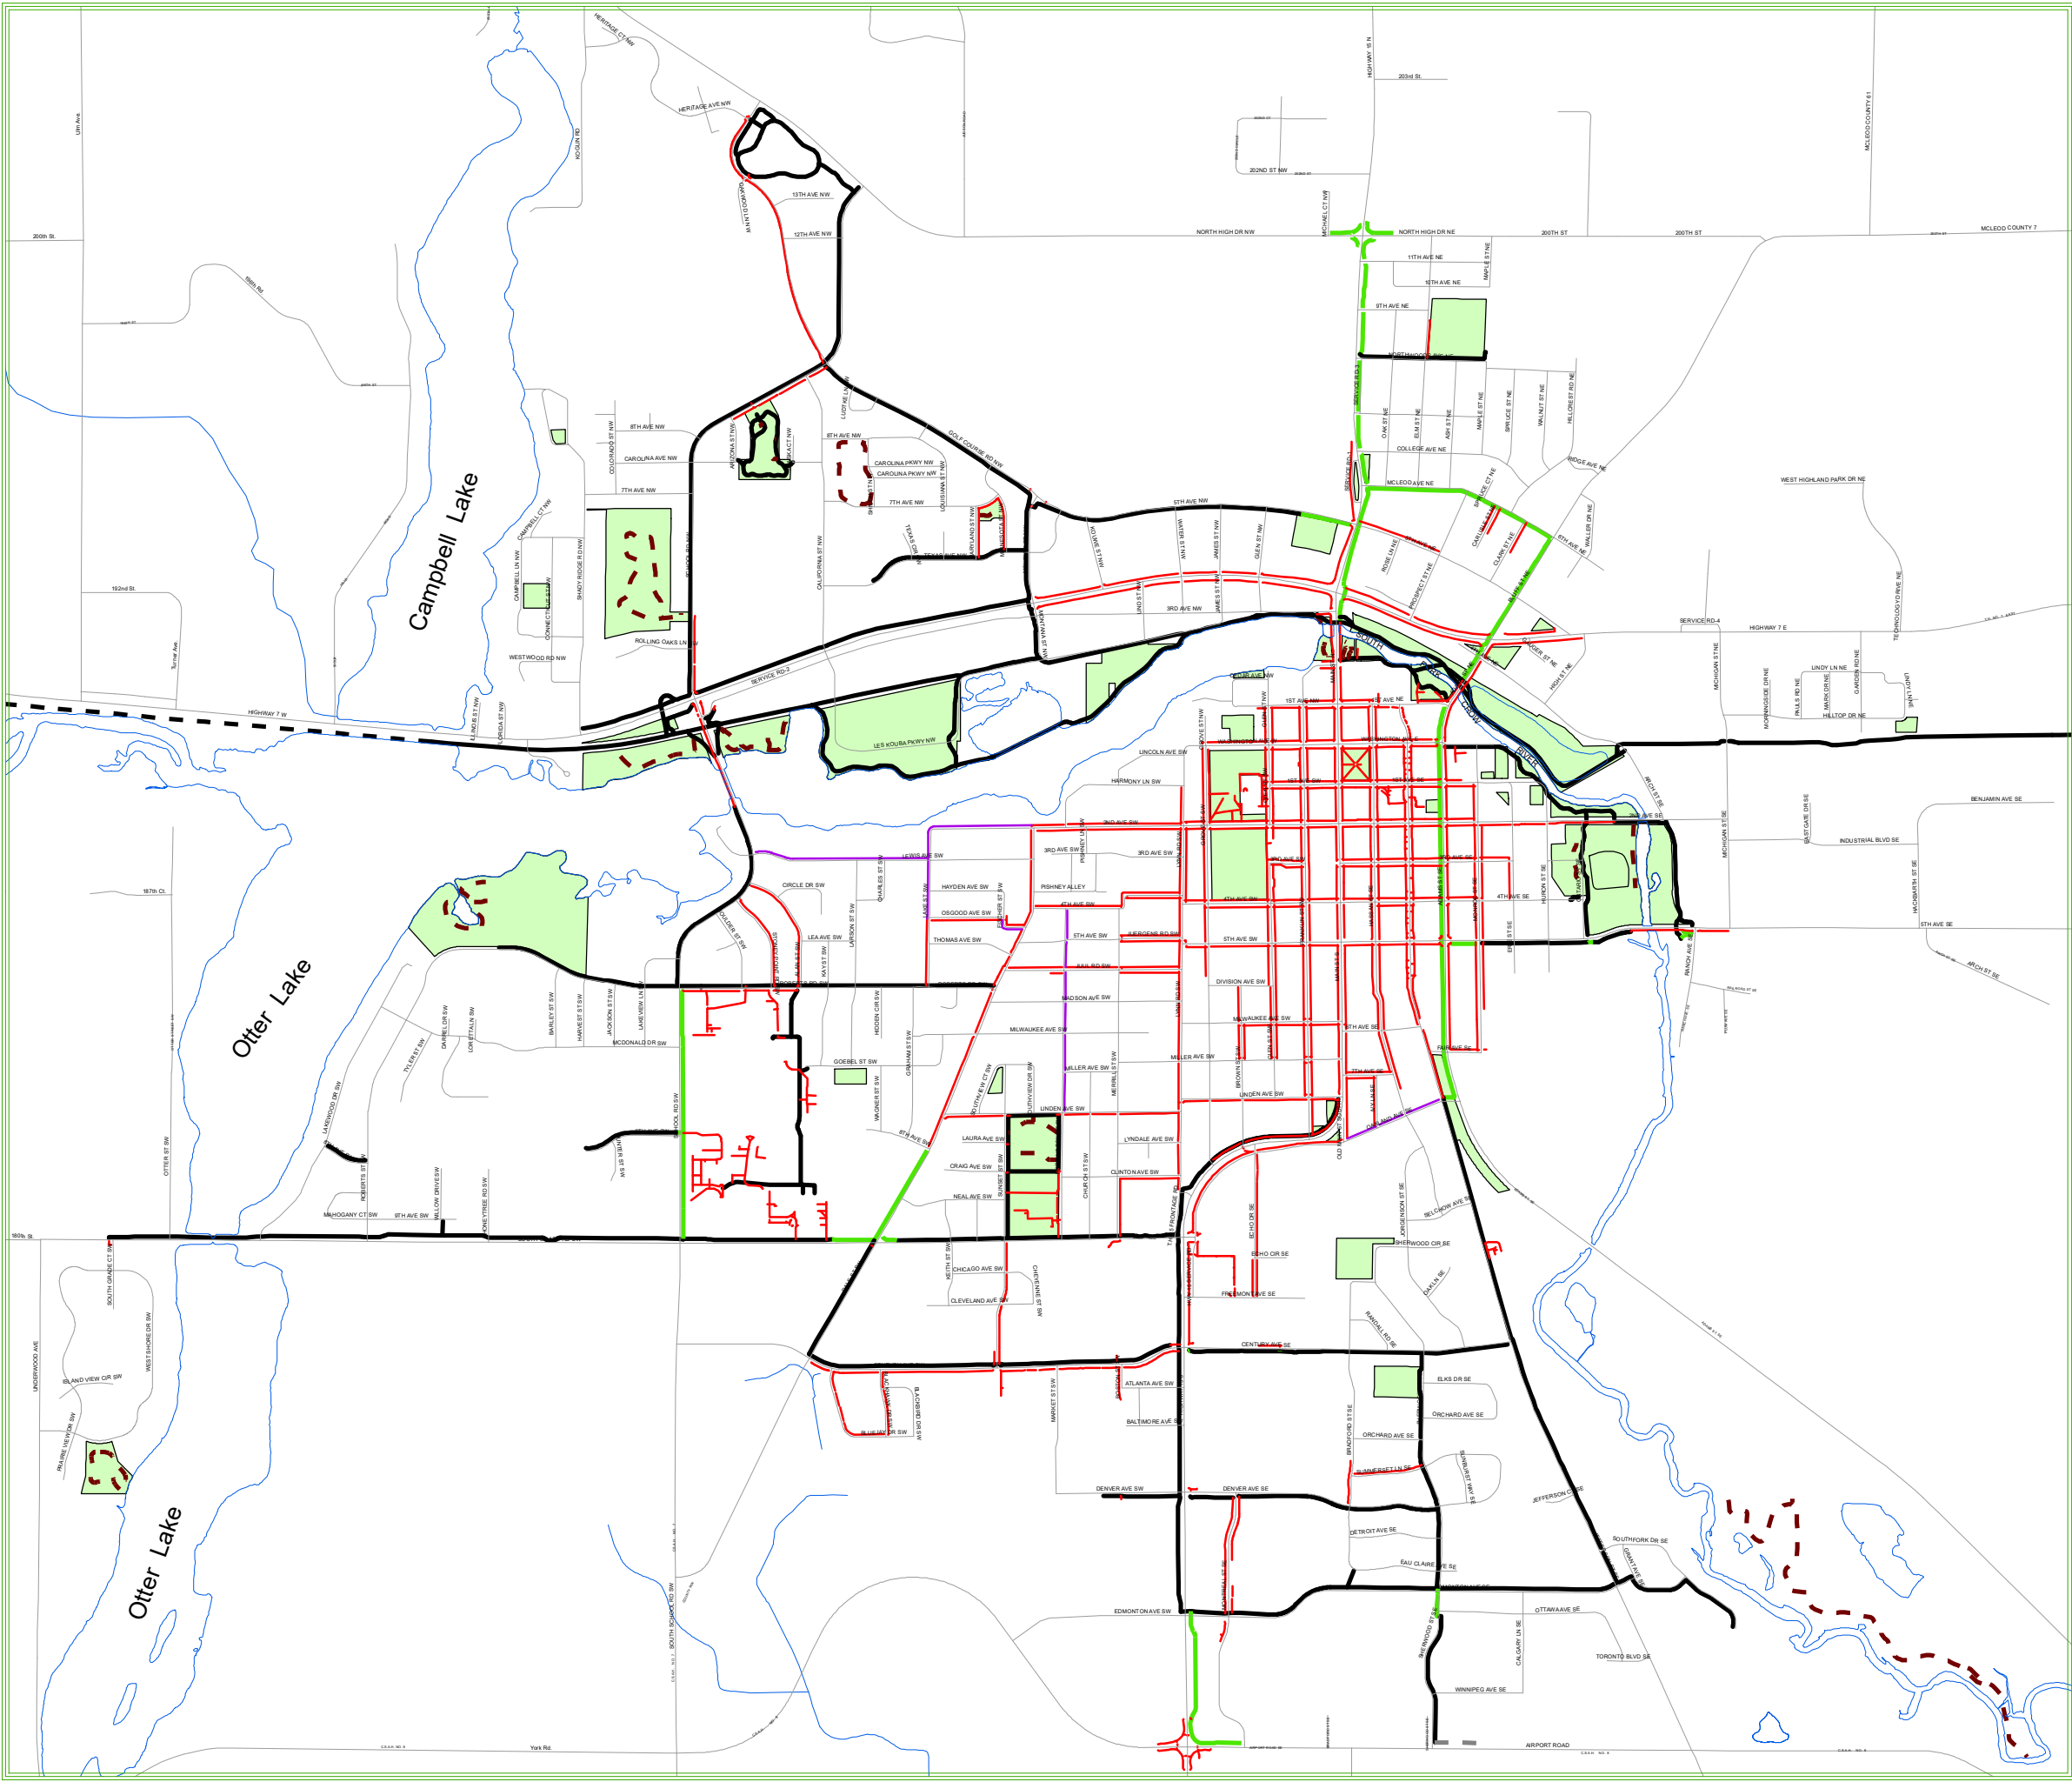

City of Hutchinson Sidewalks and Trails 2024

cityparks
 Sidewalks
 Future Sidewalks
Trails
 Bituminous Trail
 Bituminous Trail-Outside City
 Bituminous Trail-Private
 Gravel Trail
 Concrete Trail
 Gravel Trail-Outside City

Disclaimer

The end user of this information agrees that these data and map sets have been created from information provided by various government and private sources at different moments in time and at various levels of accuracy. They are only a graphic representation and should not be considered as positionally accurate. The data is provided "as is" with no claim made as to its accuracy or its appropriateness to its intended use of the data. It is the responsibility of the end user to be aware of the data's limitations and to utilize the data in an appropriate manner and the end user agrees to hold The City of Hutchinson harmless for claims arising out of this exchange of information. Therefore under no circumstances shall the City of Hutchinson be held responsible for any costs, expenses, damages or injuries, including special or incidental or consequential damages to any person(s) or property that arises from the use, or misuse of the information provided.