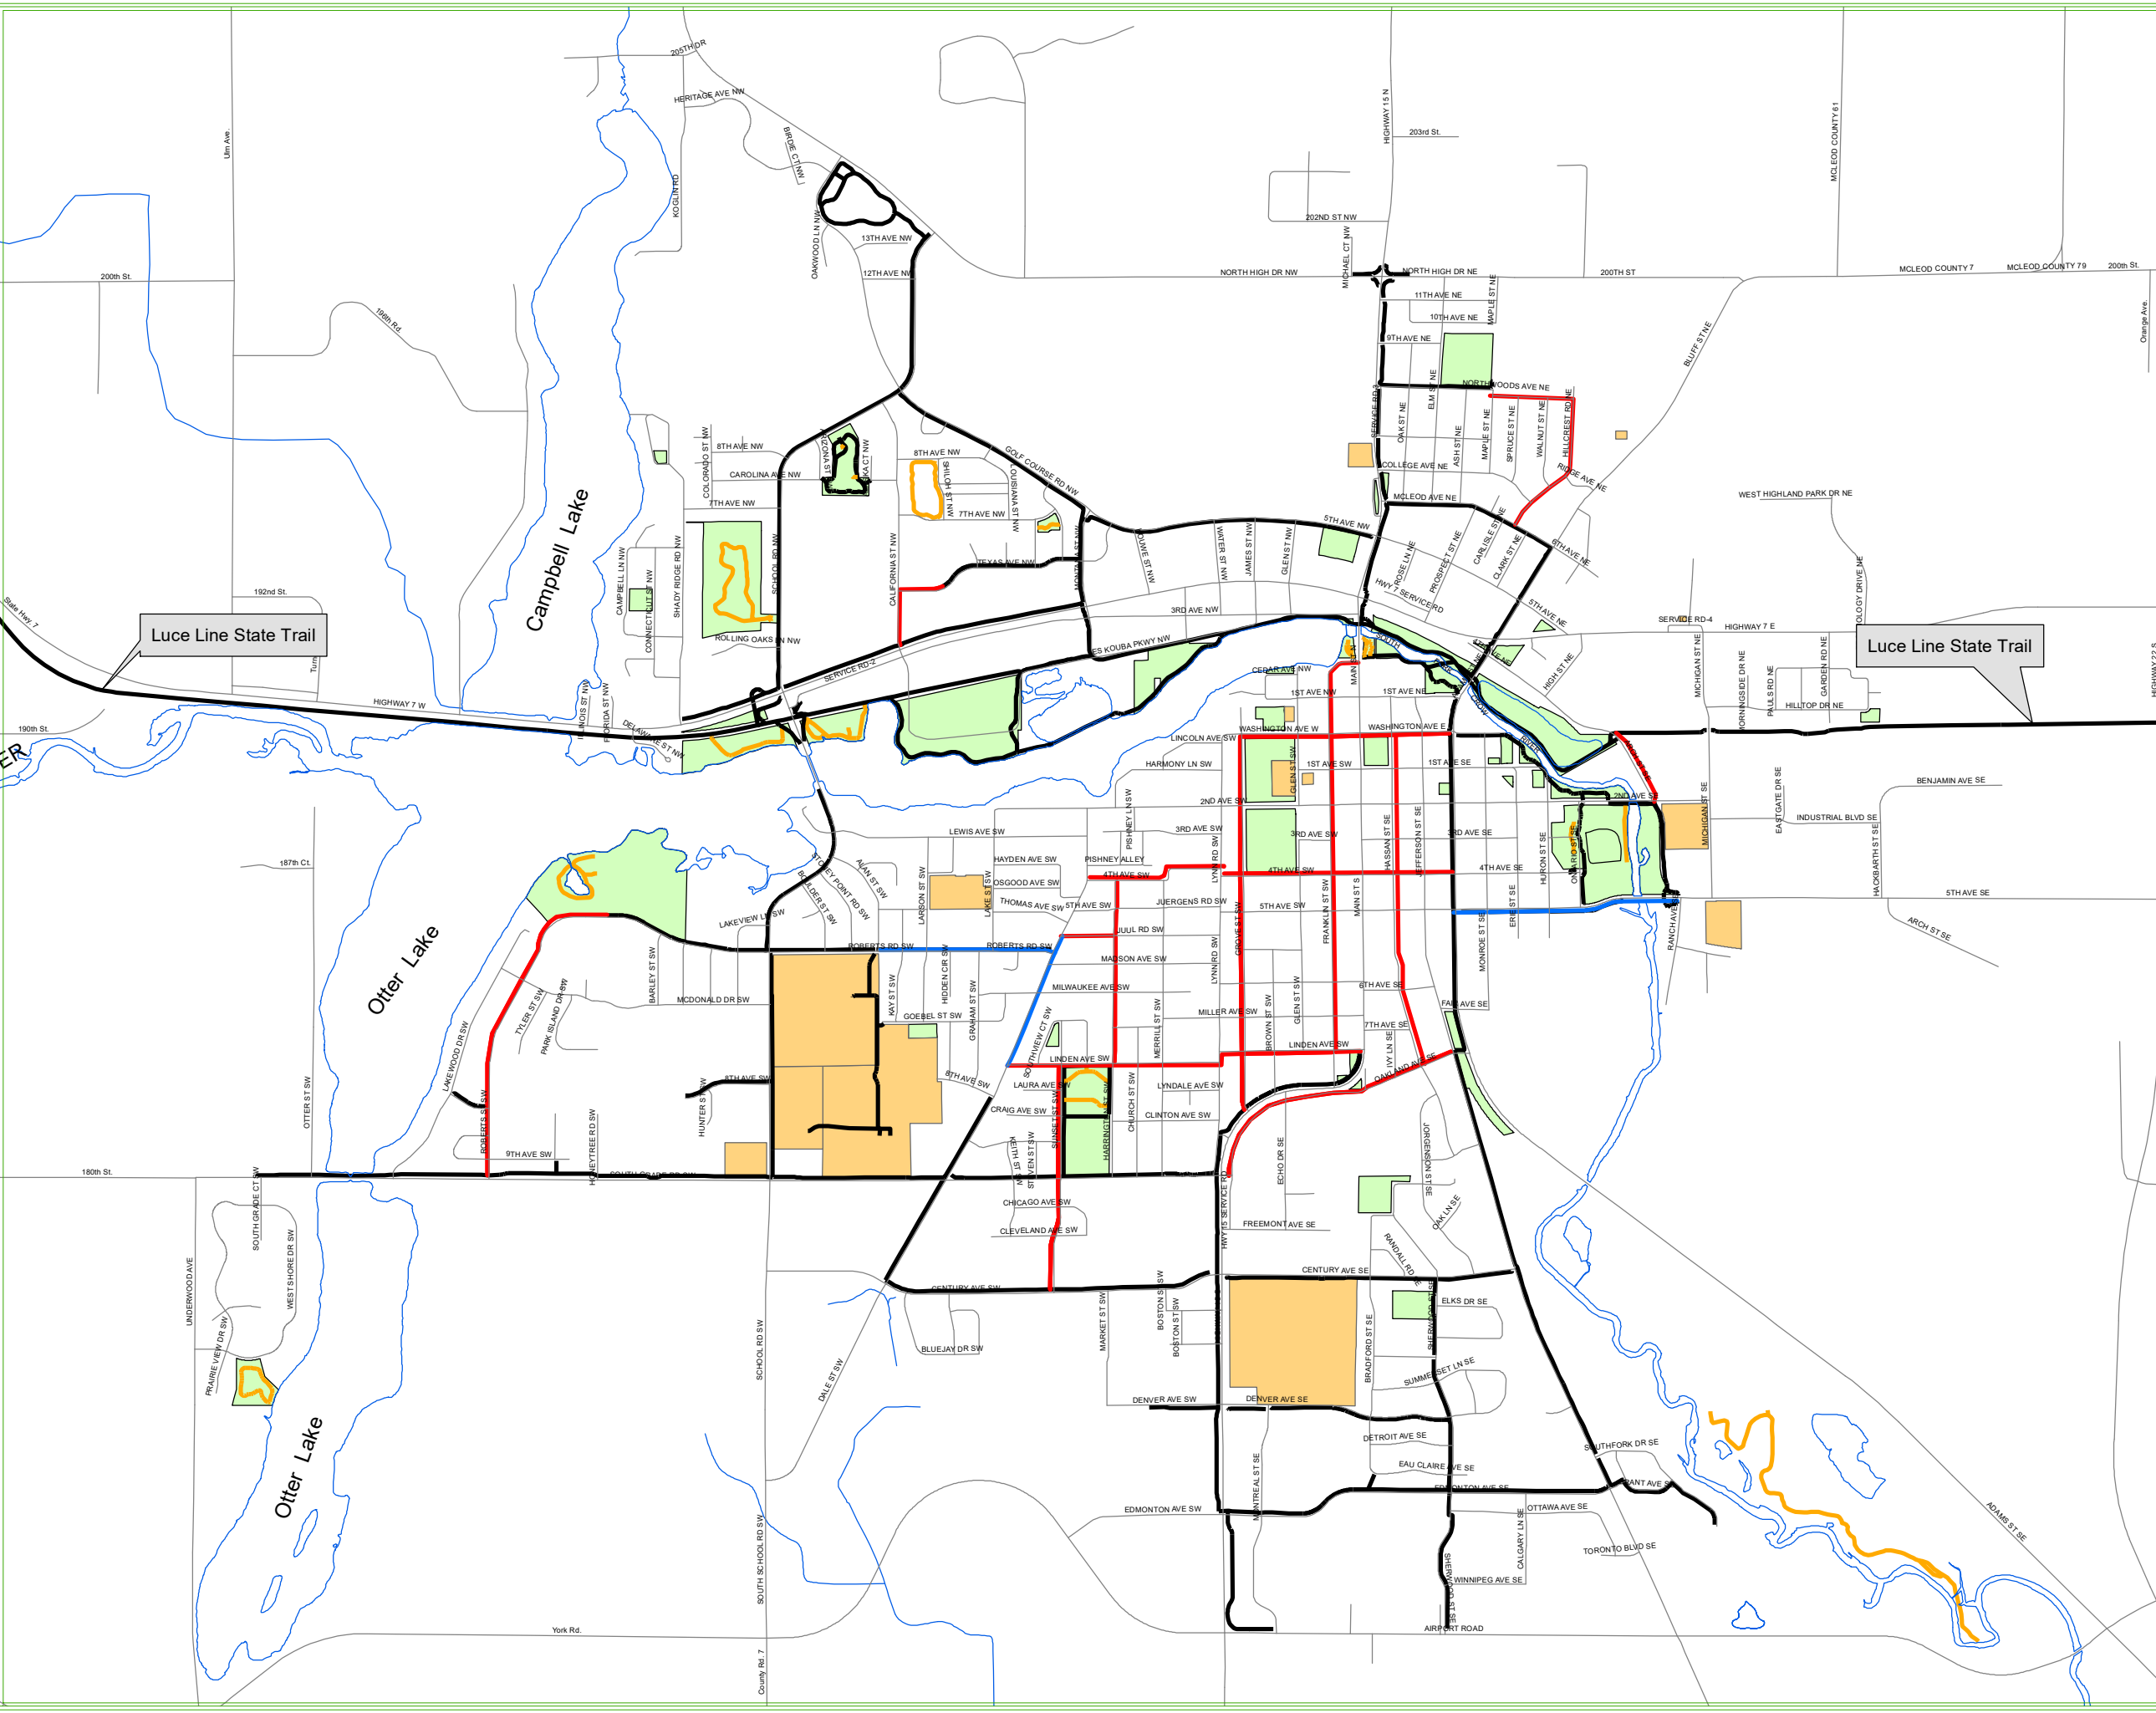

City of Hutchinson Bicycle Routes 2024

City of Hutchinson

- Paved Trail
- Gravel Trail
- Bicycle Friendly Route
- Bike Lanes
- Schools
- City Parks